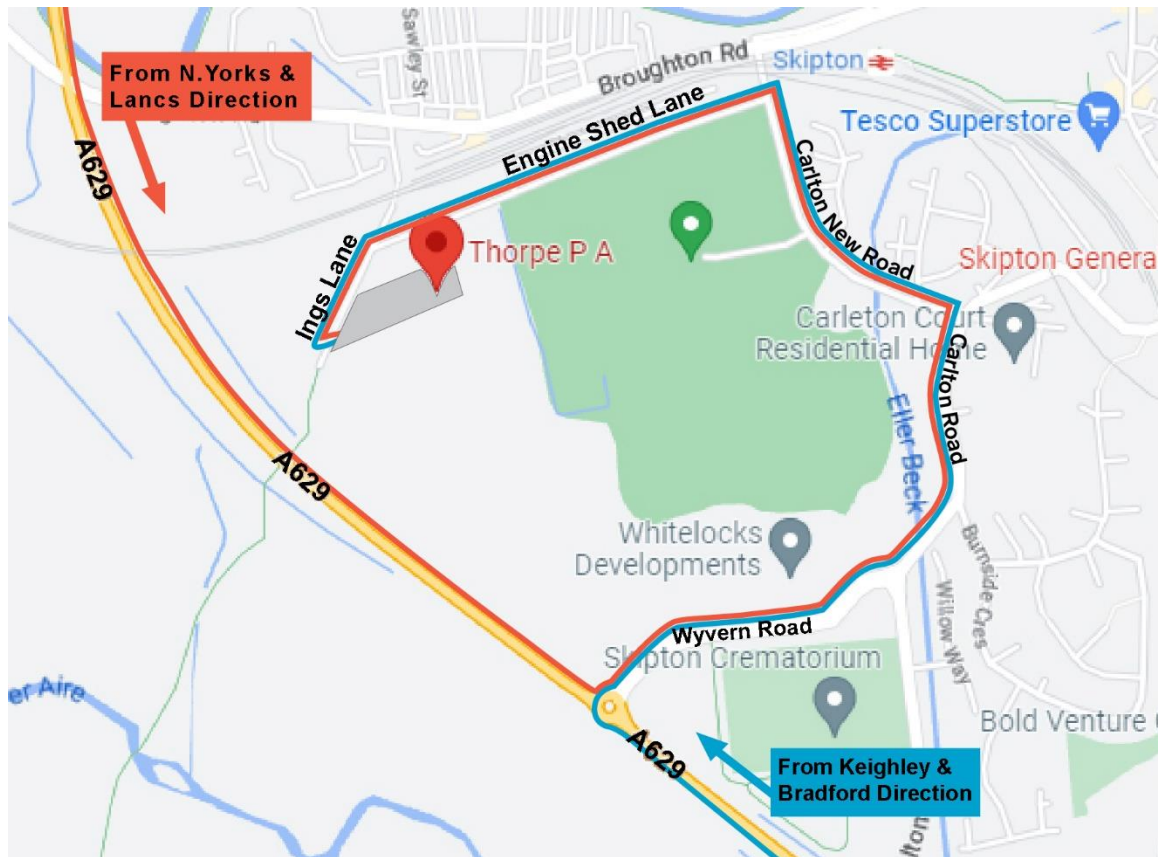

HGV Delivery / Collection Instructions

Skipton is a historic market town and as such the roads through the town centre are not equipped to manage large goods vehicles.

Therefore, please follow these instructions when collecting from or delivering to TYRI UK / P.A.Thorpe Ltd:

- From the A629 turn onto Wyvern Road
- Follow Wyvern Road round to the left taking the 1st turn at the mini roundabout onto Carlton Road
- Turn left onto Carlton New Road
- Turn left onto Engine Shed Lane
- Follow Engine Shed Lane to the end taking a left onto Ings Lane
- Turn left towards the end of Ings Lane into TYRI UK / PA Thorpe